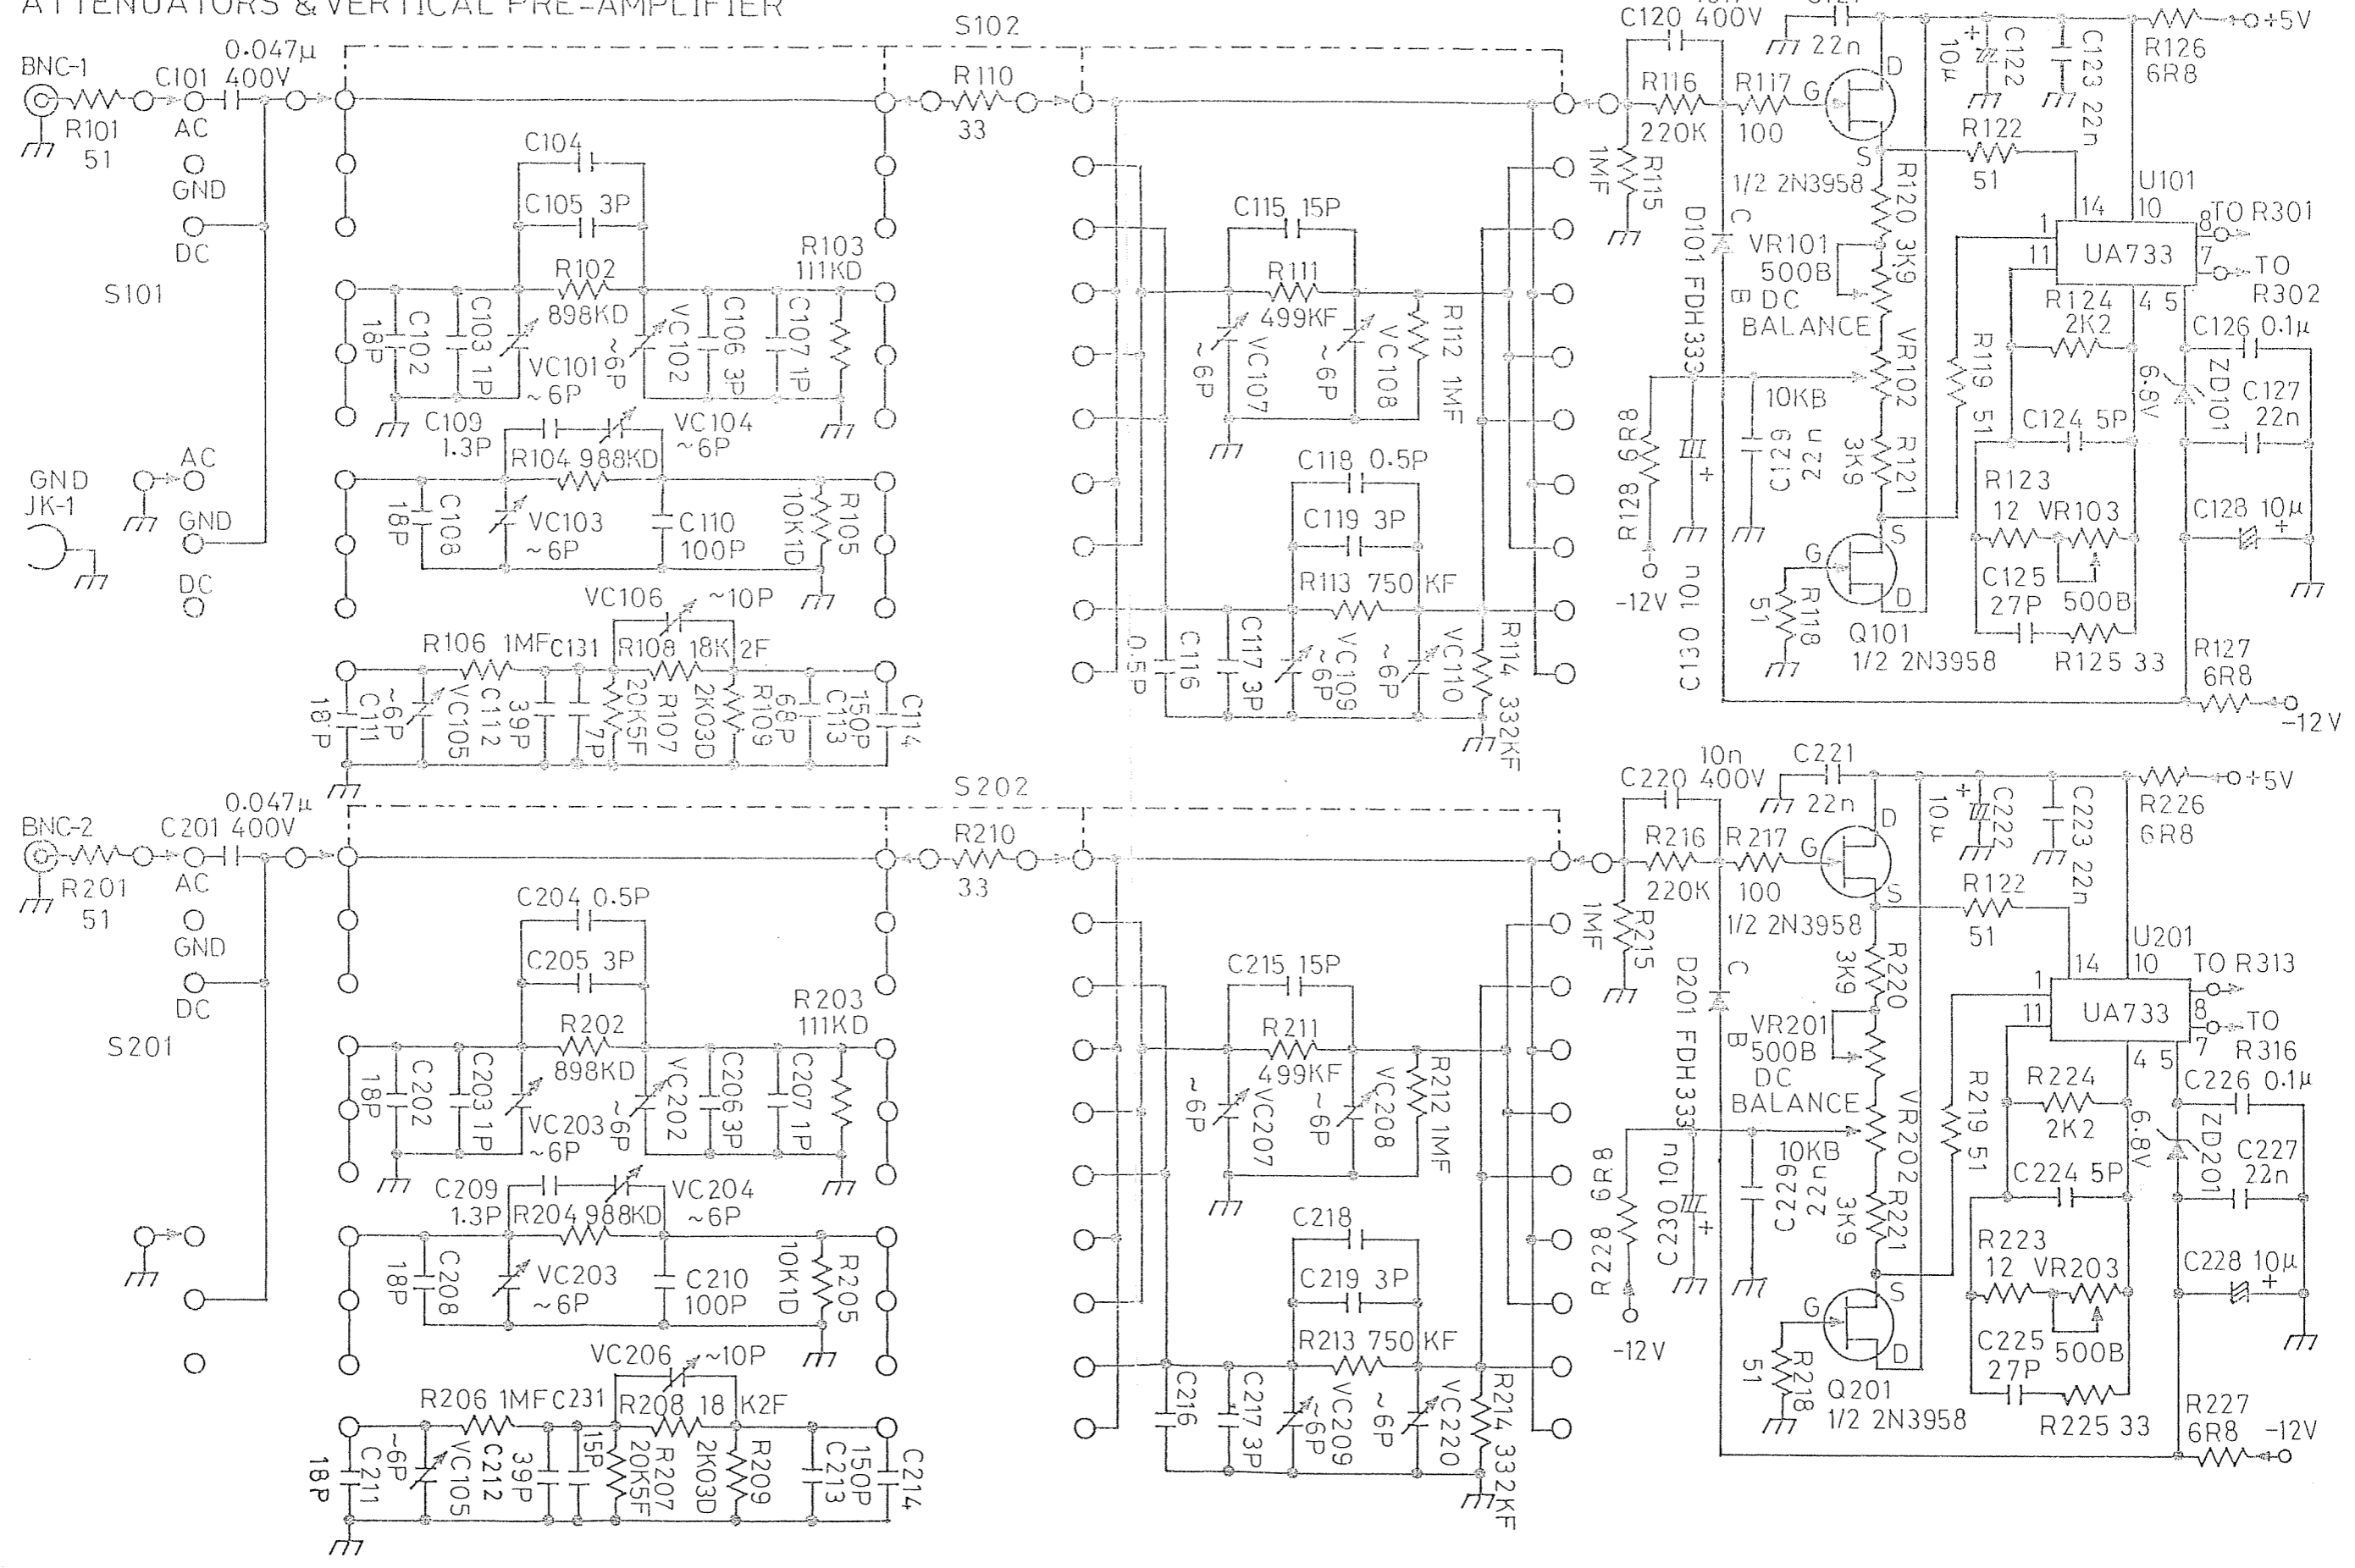

G 4018

VERTICAL AMP. & CONTROL LOGIC

G 4018

ATTENUATORS & VERTICAL PRE-AMPLIFIER

POWER SUPPLY

G 4018

T501

H.V. GENERATOR G 4018

CRT CONTROL

HORIZONTAL FINAL AMP. FROM X-Y MODE

G 4018

TRIG & SWEEP GENERATOR

TIME BASE GENERATOR

TRIGGER AMP.

CALIBRATOR