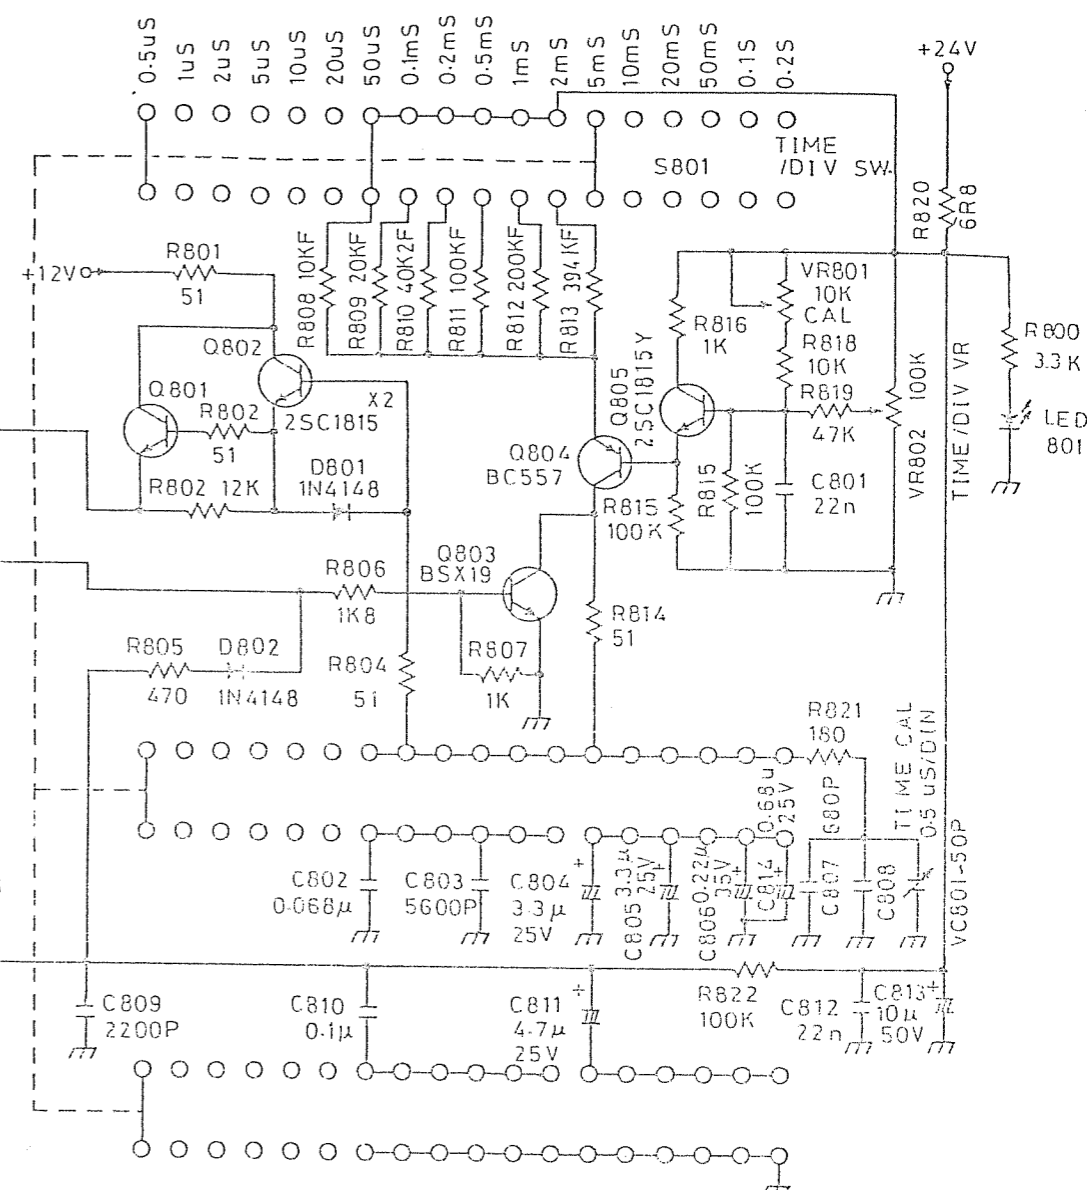

G 4018

VERTICAL AMP. & CONTROL LOGIC

G 4018

ATTENUATORS & VERTICAL PRE-AMPLIFIER

POWER SUPPLY

G 4018

T501

H.V. GENERATOR G 4018

CRT CONTROL

HORIZONTAL FINAL AMP. FROM X-Y MODE

G 4018

TRIG & SWEEP GENERATOR

TIME BASE GENERATOR

TRIGGER AMP.

CALIBRATOR