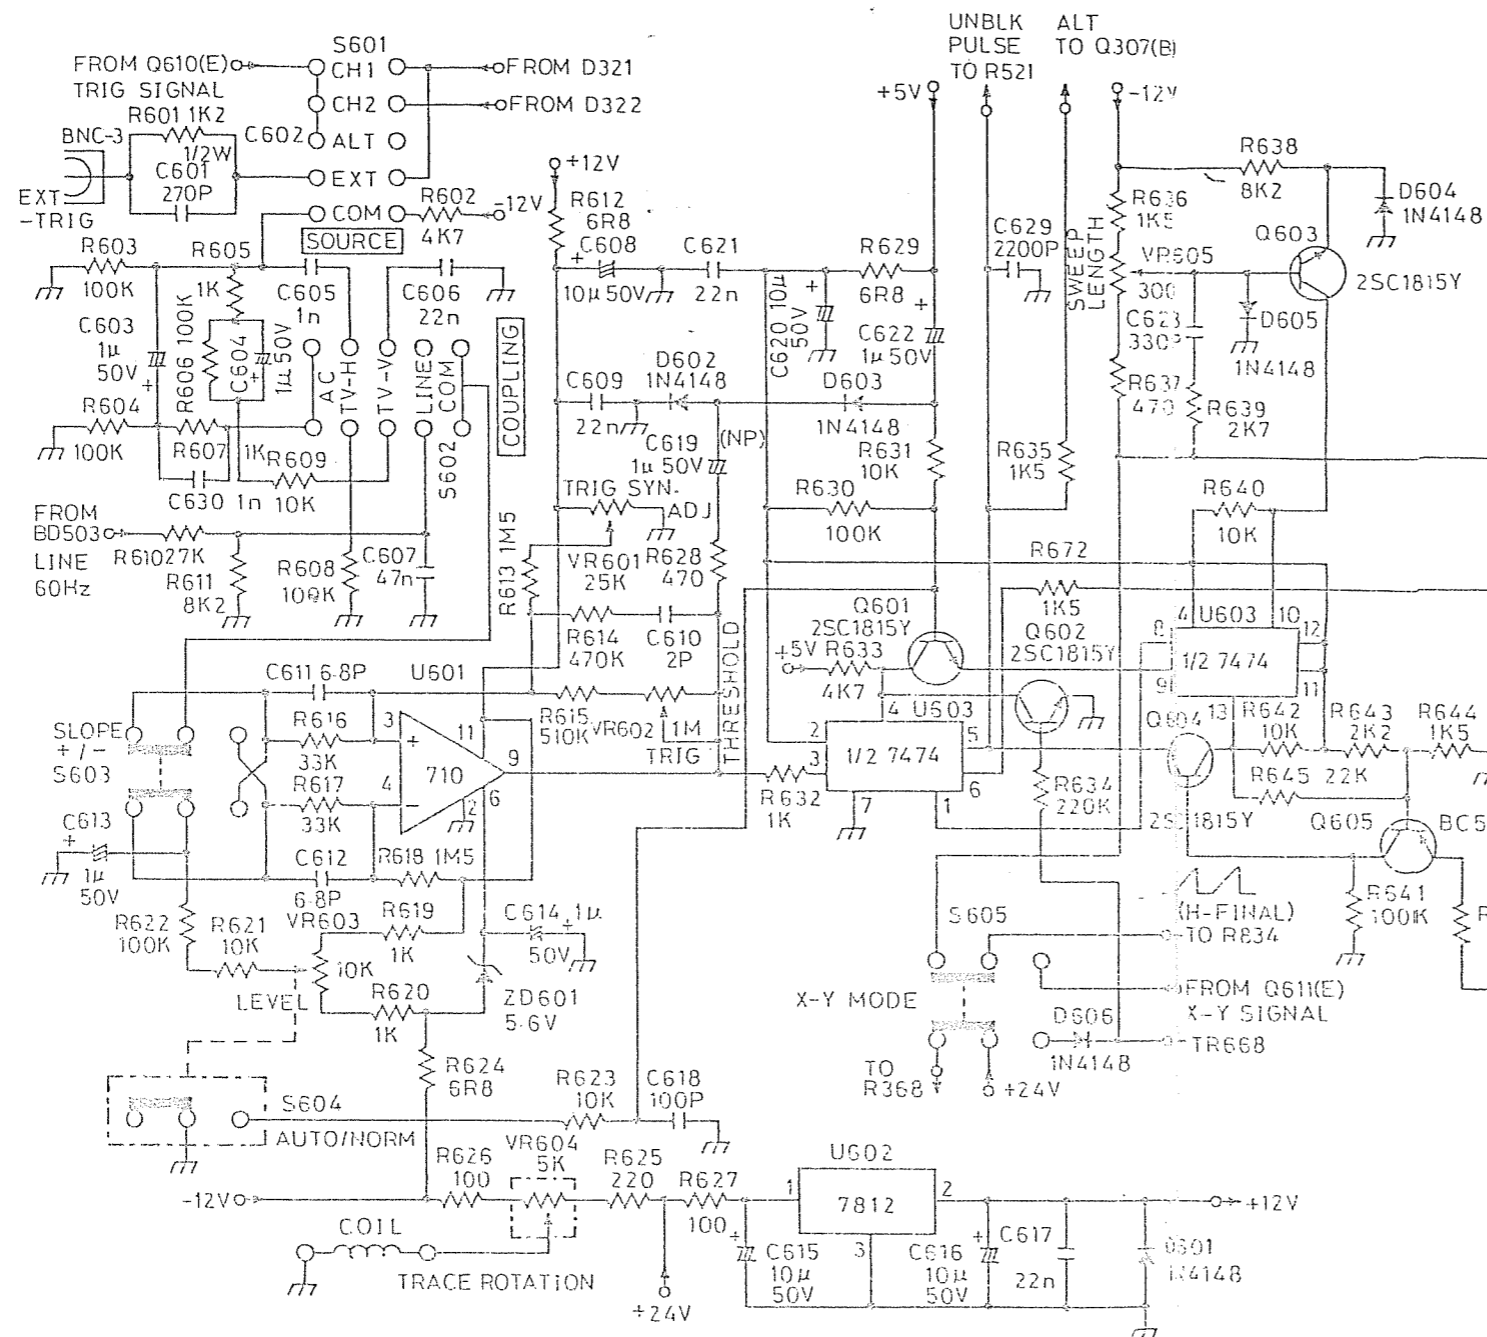

G 4018

VERTICAL AMP. & CONTROL LOGIC

G 4018

ATTENUATORS & VERTICAL PRE-AMPLIFIER

POWER SUPPLY

G 4018

T501

H.V. GENERATOR G 4018

CRT CONTROL

HORIZONTAL FINAL AMP. FROM X-Y MODE

G 4018

TRIG & SWEEP GENERATOR

TIME BASE GENERATOR

TRIGGER AMP.

CALIBRATOR