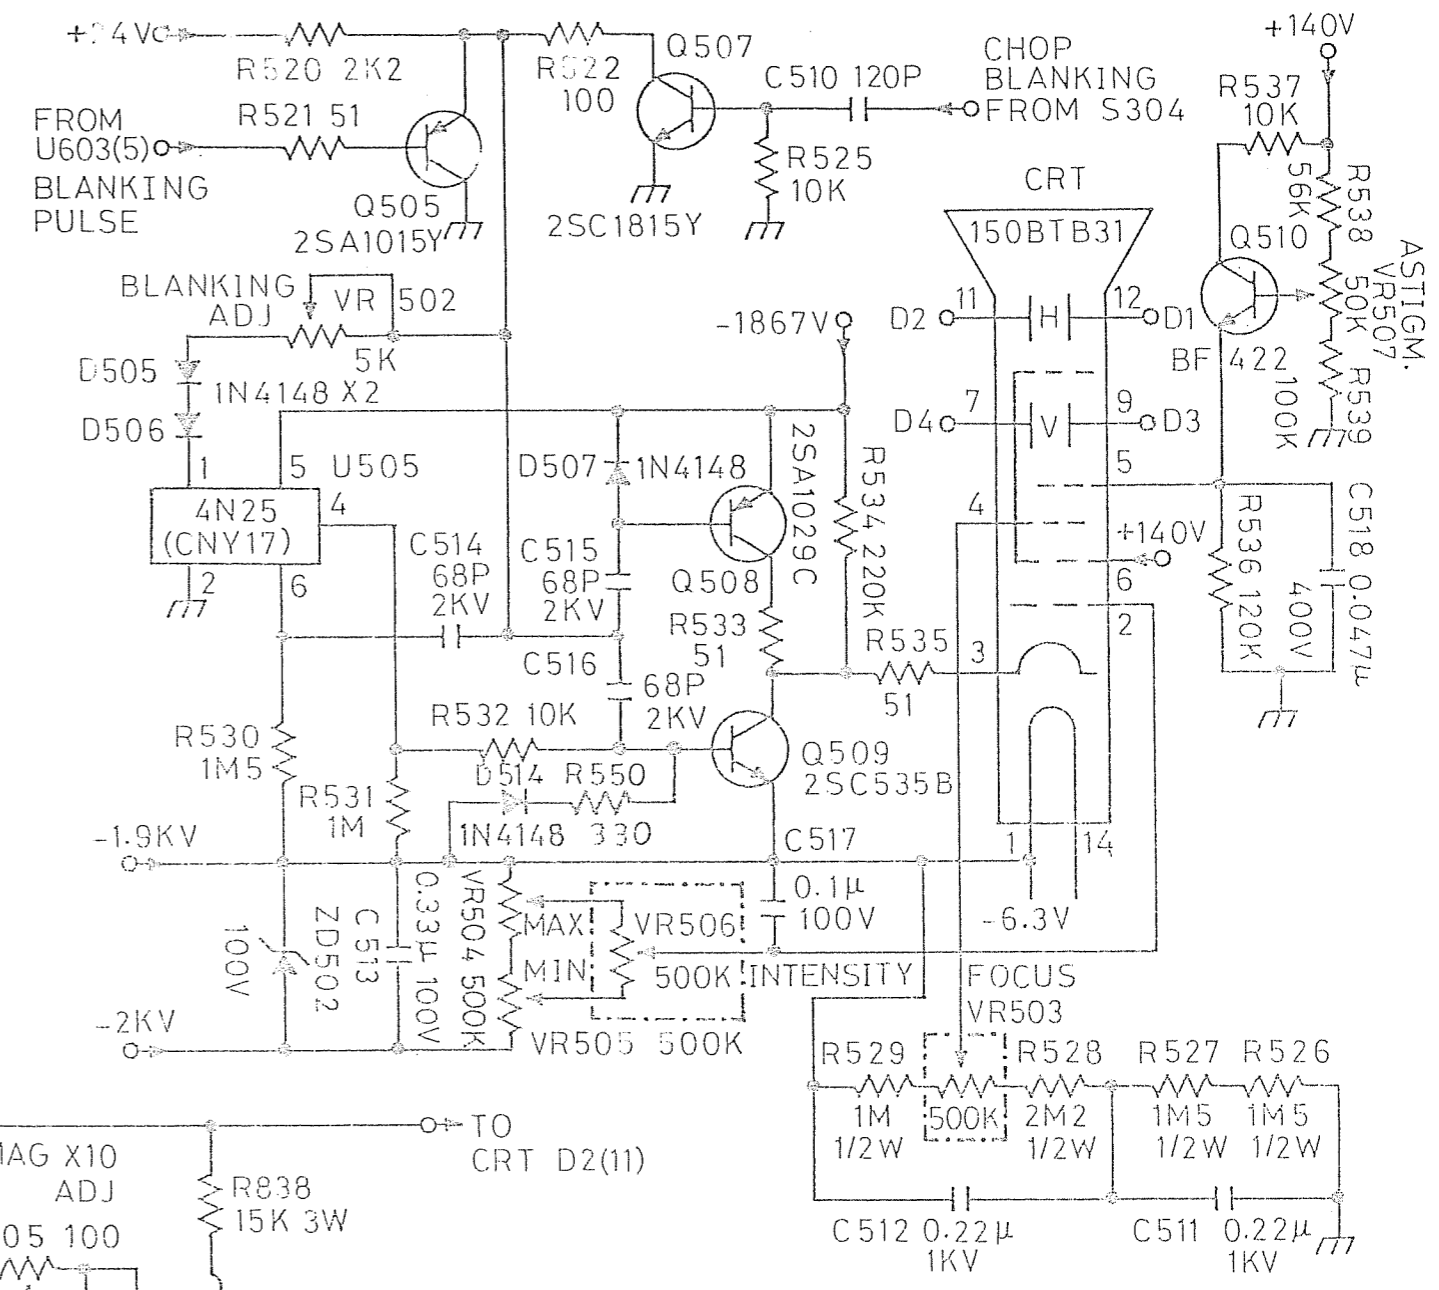

G 4018

VERTICAL AMP. & CONTROL LOGIC

G 4018

ATTENUATORS & VERTICAL PRE-AMPLIFIER

POWER SUPPLY

G 4018

T501

H.V. GENERATOR G 4018

CRT CONTROL

HORIZONTAL FINAL AMP. FROM X-Y MODE

G 4018

TRIG & SWEEP GENERATOR

TIME BASE GENERATOR

TRIGGER AMP.

CALIBRATOR