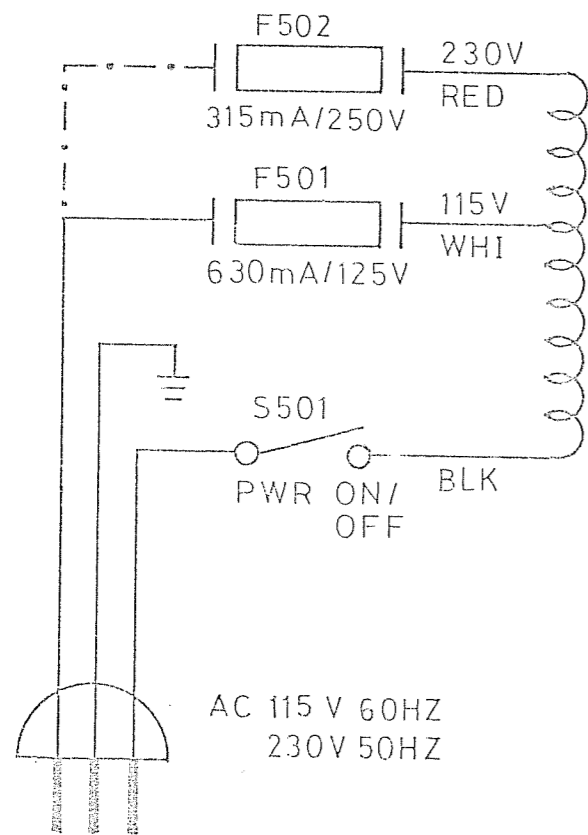

G 4018

VERTICAL AMP. & CONTROL LOGIC

G 4018

ATTENUATORS & VERTICAL PRE-AMPLIFIER

POWER SUPPLY

G 4018

T501

H.V. GENERATOR G 4018

CRT CONTROL

HORIZONTAL FINAL AMP. FROM X-Y MODE

G 4018

TRIG & SWEEP GENERATOR

TIME BASE GENERATOR

TRIGGER AMP.

CALIBRATOR