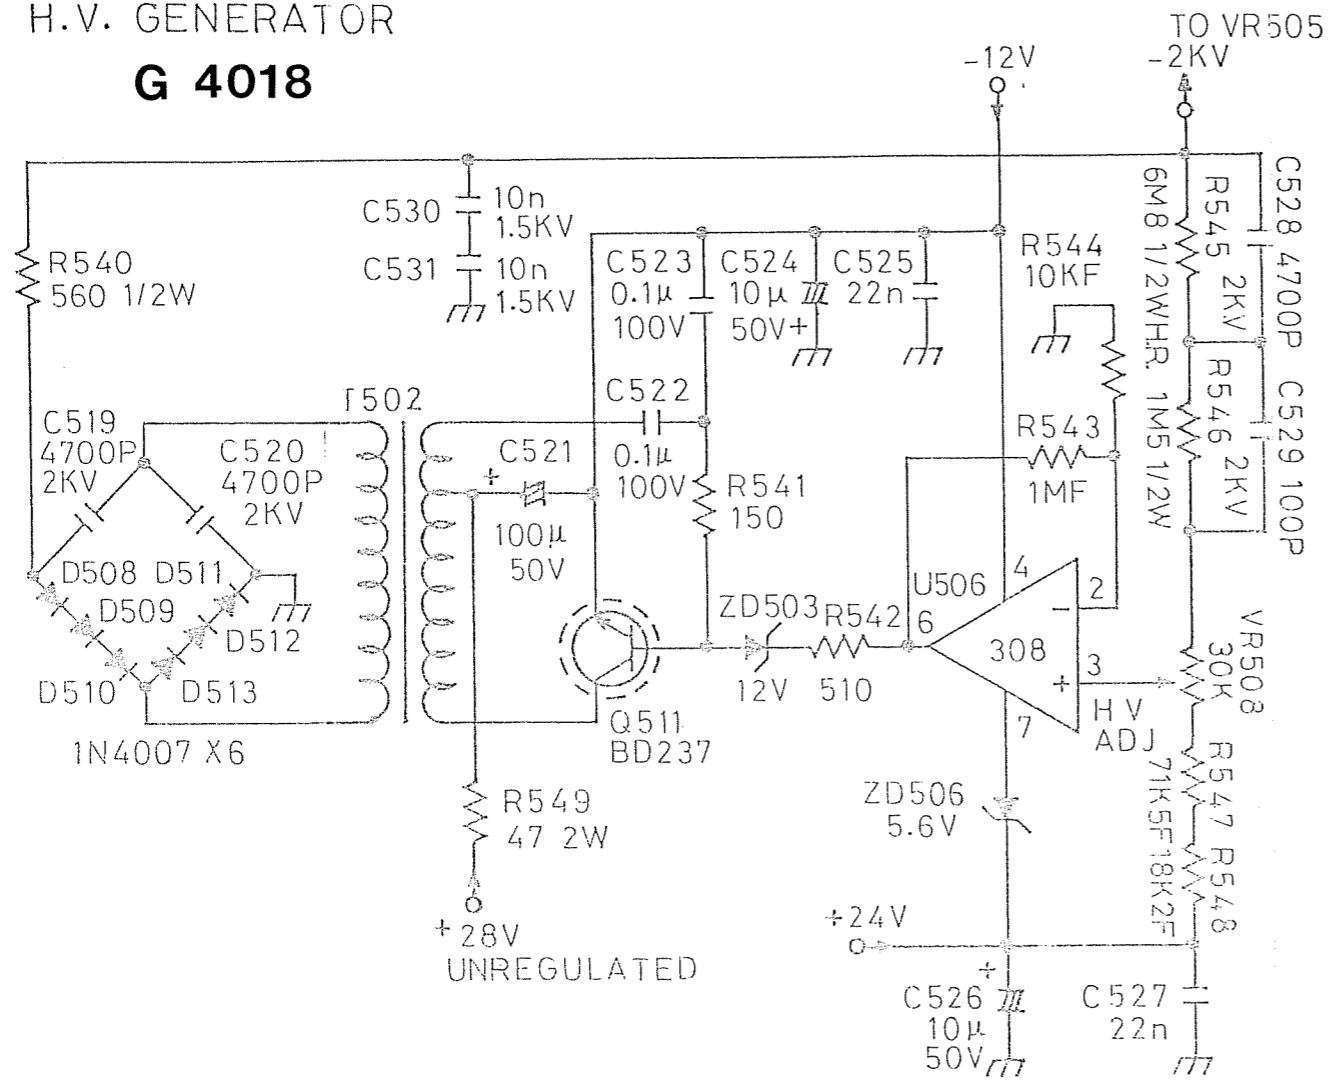

G 4018

VERTICAL AMP. & CONTROL LOGIC

G 4018

ATTENUATORS & VERTICAL PRE-AMPLIFIER

POWER SUPPLY

G 4018

T501

H.V. GENERATOR G 4018

CRT CONTROL

HORIZONTAL FINAL AMP. FROM X-Y MODE

G 4018

TRIG & SWEEP GENERATOR

TIME BASE GENERATOR

TRIGGER AMP.

CALIBRATOR