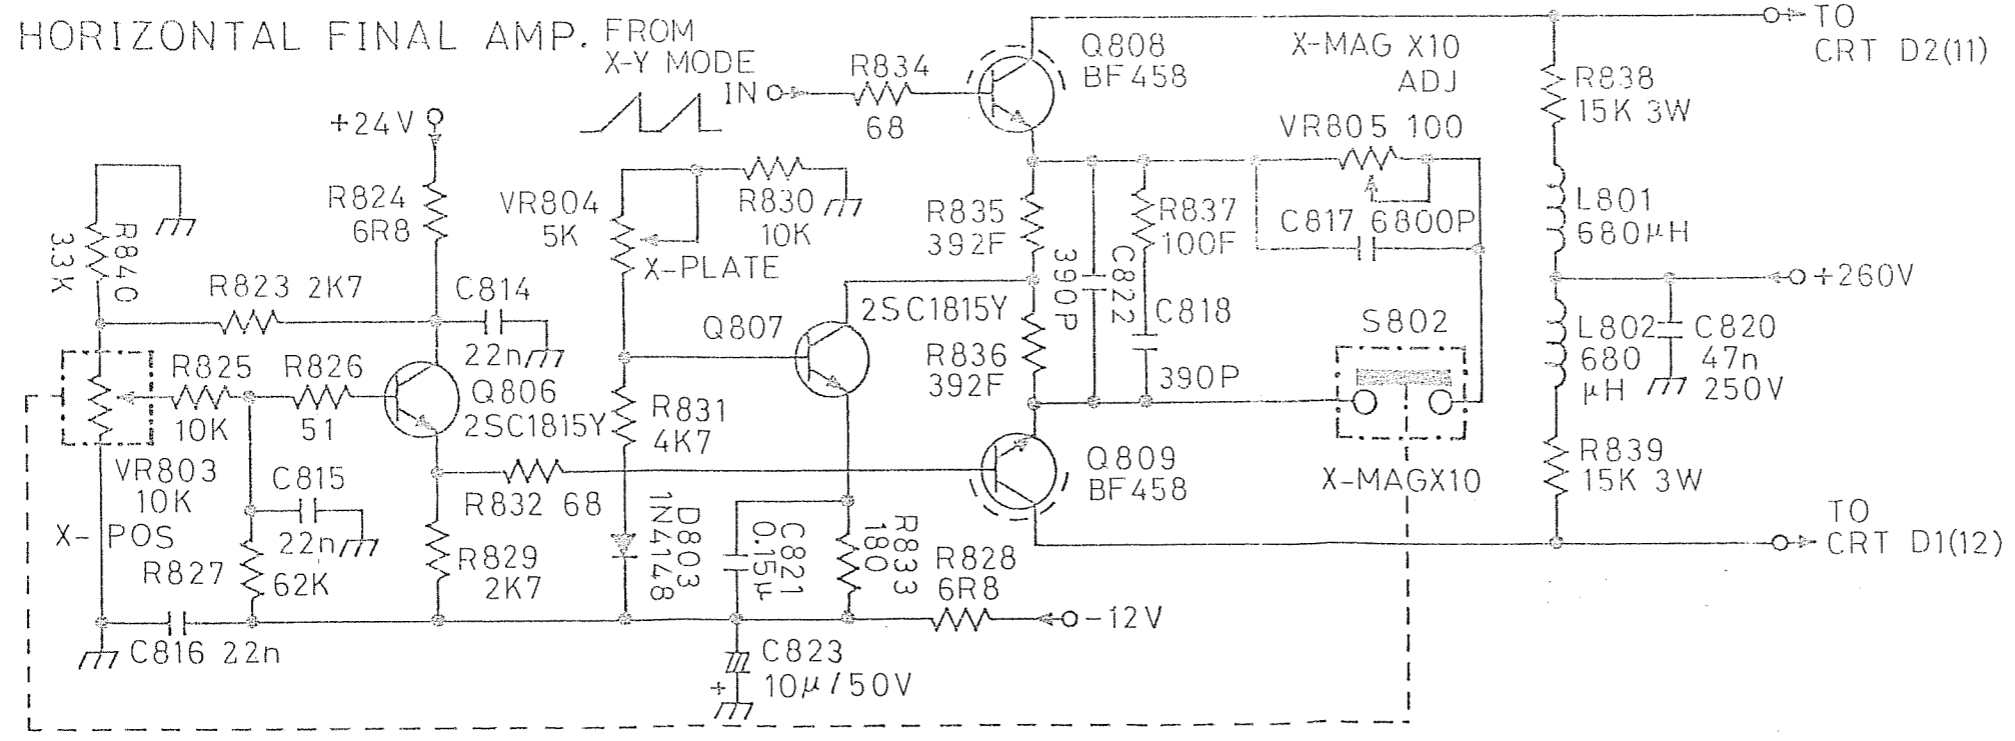

G 4018

VERTICAL AMP. & CONTROL LOGIC

G 4018

ATTENUATORS & VERTICAL PRE-AMPLIFIER

POWER SUPPLY

G 4018

T501

H.V. GENERATOR G 4018

CRT CONTROL

HORIZONTAL FINAL AMP. FROM X-Y MODE

G 4018

TRIG & SWEEP GENERATOR

TIME BASE GENERATOR

TRIGGER AMP.

CALIBRATOR