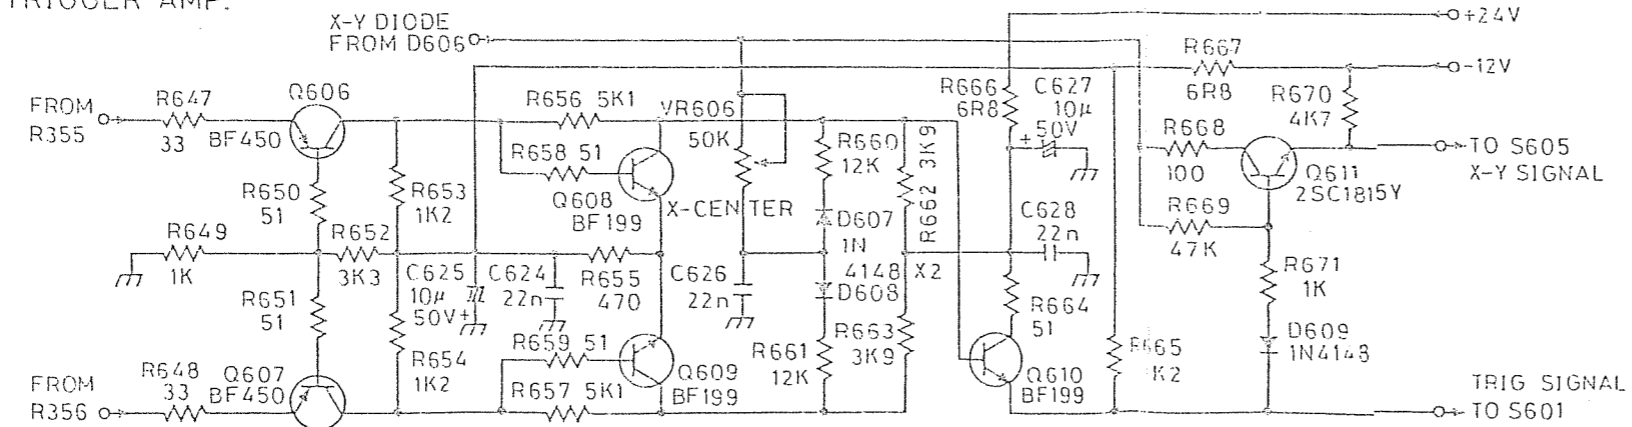

CRT CONTROL

HORIZONTAL FINAL AMP. FROM X-Y MODE

G 4018

TRIG & SWEEP GENERATOR

TIME BASE GENERATOR

TRIGGER AMP.

CALIBRATOR