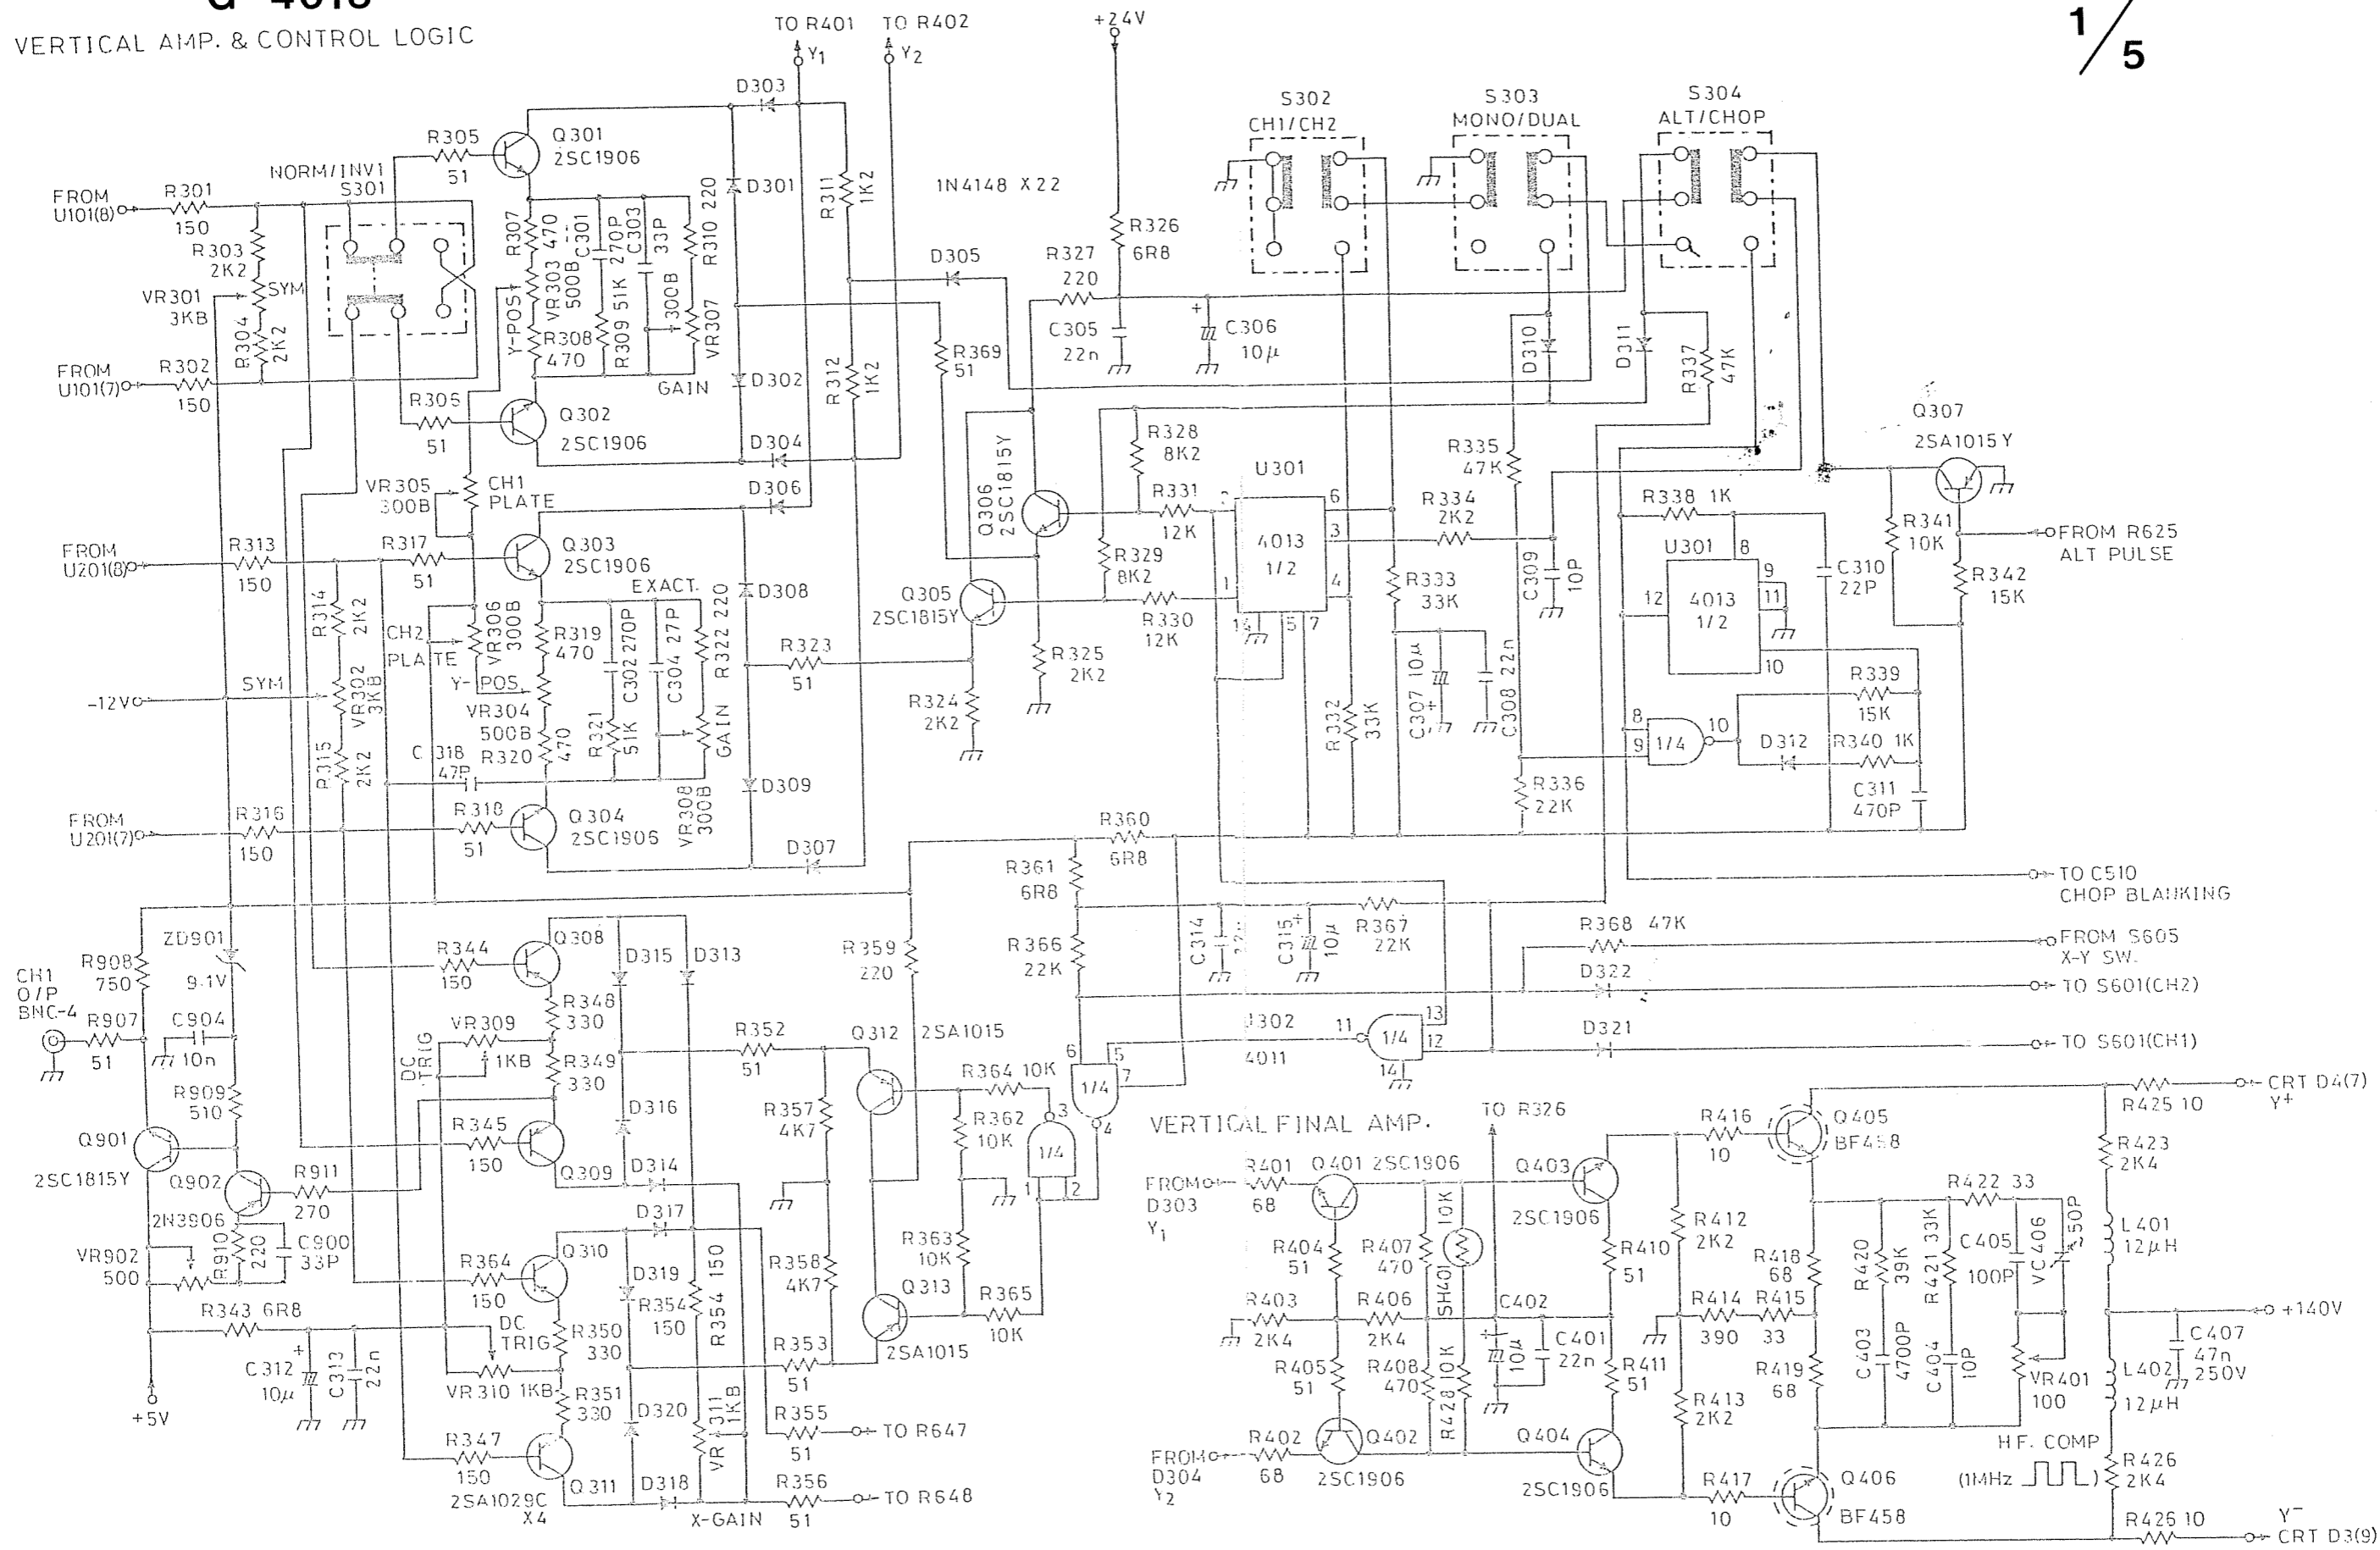

G 4018

VERTICAL AMP. & CONTROL LOGIC

G 4018

ATTENUATORS & VERTICAL PRE-AMPLIFIER

POWER SUPPLY

G 4018

T501

H.V. GENERATOR G 4018

CRT CONTROL

HORIZONTAL FINAL AMP. FROM X-Y MODE

G 4018

TRIG & SWEEP GENERATOR

TIME BASE GENERATOR

TRIGGER AMP.

CALIBRATOR