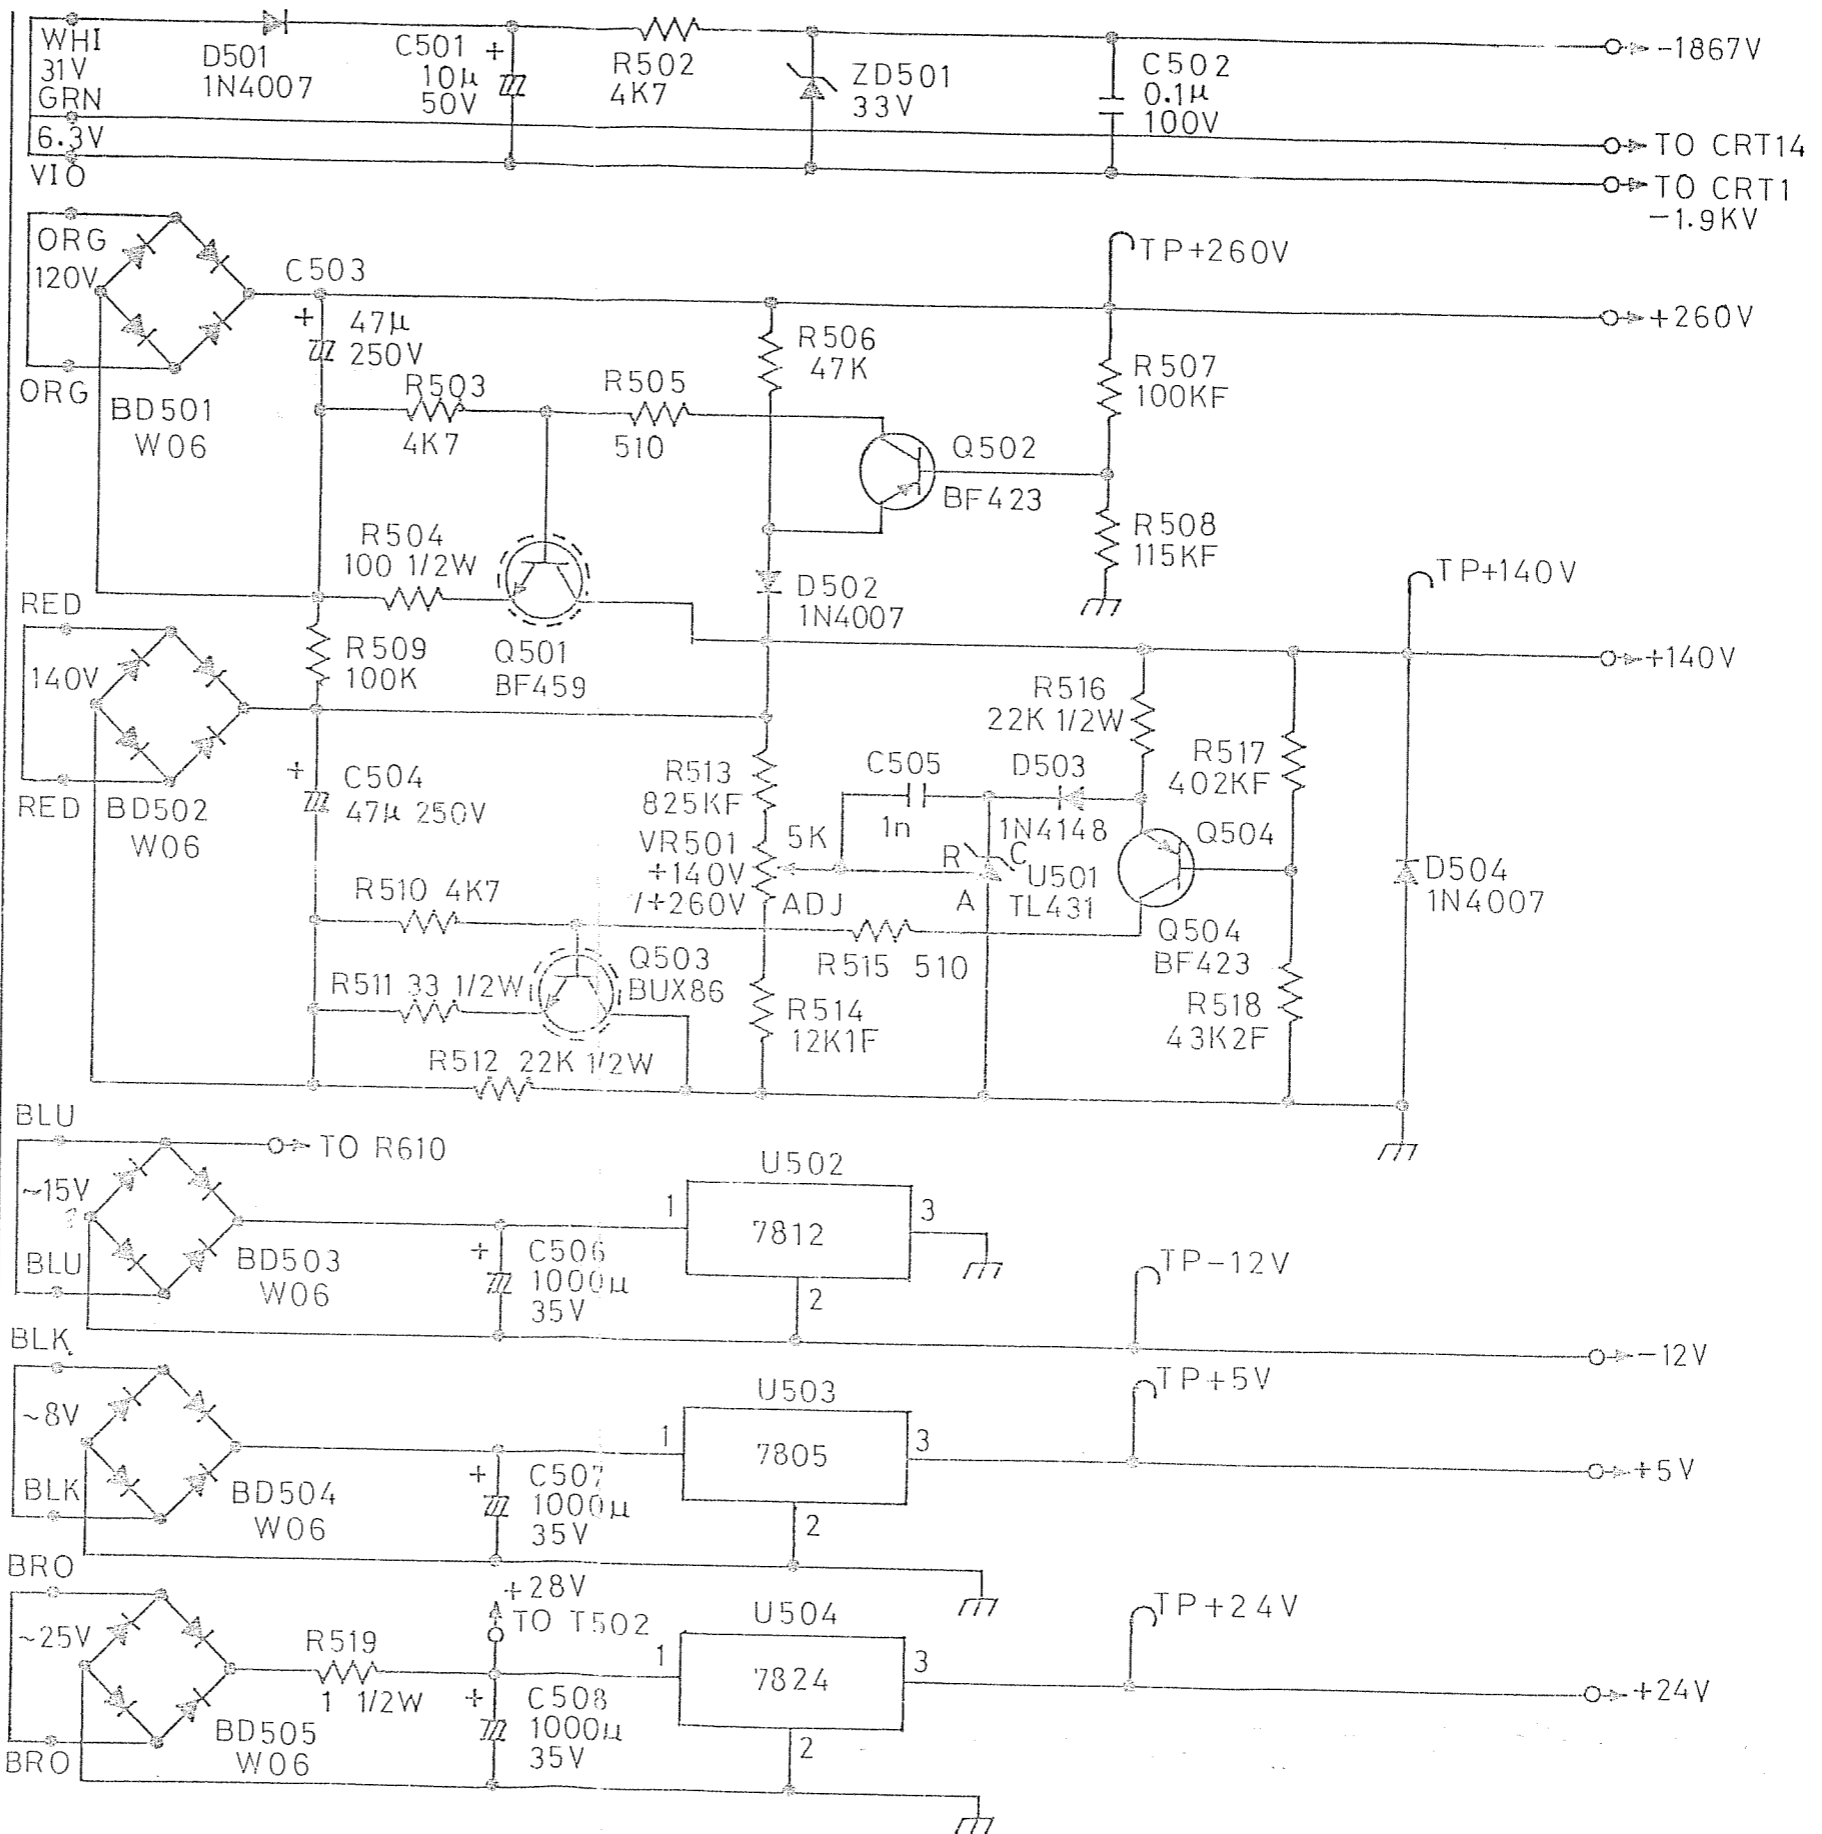

G 4018

VERTICAL AMP. & CONTROL LOGIC

G 4018

ATTENUATORS & VERTICAL PRE-AMPLIFIER

POWER SUPPLY

G 4018

T501

H.V. GENERATOR G 4018

CRT CONTROL

HORIZONTAL FINAL AMP. FROM X-Y MODE

G 4018

TRIG & SWEEP GENERATOR

TIME BASE GENERATOR

TRIGGER AMP.

CALIBRATOR